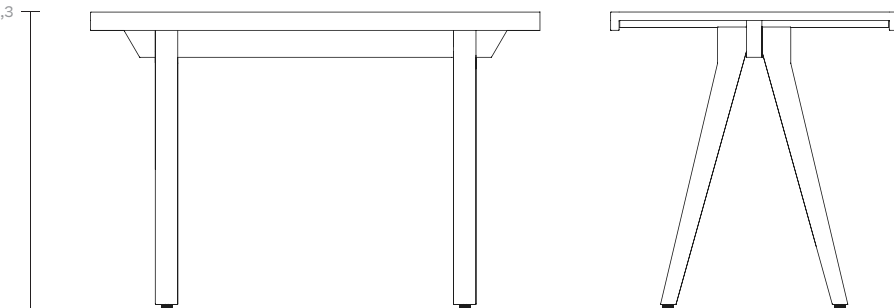

Dining High Table 6 Guests 160 Alu Legs

Designer
Patricia Urquiola

Collection
Vieques

Reference
KS4102900

1/2

Kettal Vieques is a collection characterised by the combination of an aluminium frame with a new and revolutionary three-dimensional fabric, Nido d'Ape, with exceptional technical features, created especially for this collection and exclusively for Kettal.

cm/inch

105/41,3