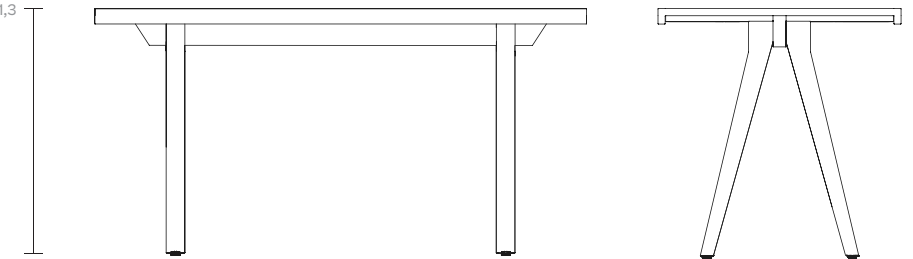

Dining High Table 8 Guests 210 Alu Legs

Designer
Patricia Urquiola

Collection
Vieques

Reference
KS4103100

1/2

Kettal Vieques is a collection characterised by the combination of an aluminium frame with a new and revolutionary three-dimensional fabric, Nido d'Ape, with exceptional technical features, created especially for this collection and exclusively for Kettal.

cm/inch

105/41,3