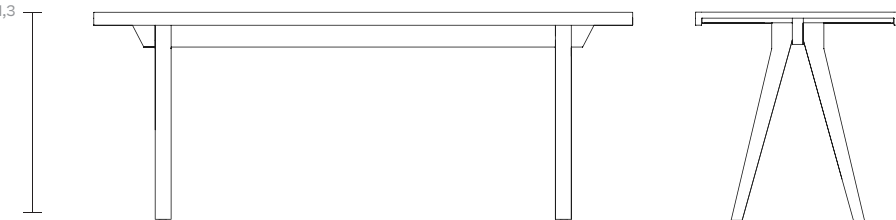

Dining High Table 10 Guests 270 Alu Legs

Designer
Patricia Urquiola

Collection
Vieques

Reference
KS4103300

1/2

Kettal Vieques is a collection characterised by the combination of an aluminium frame with a new and revolutionary three-dimensional fabric, Nido d'Ape, with exceptional technical features, created especially for this collection and exclusively for Kettal.

cm/inch

105/41,3

cm/inch

270/106

100/39,3