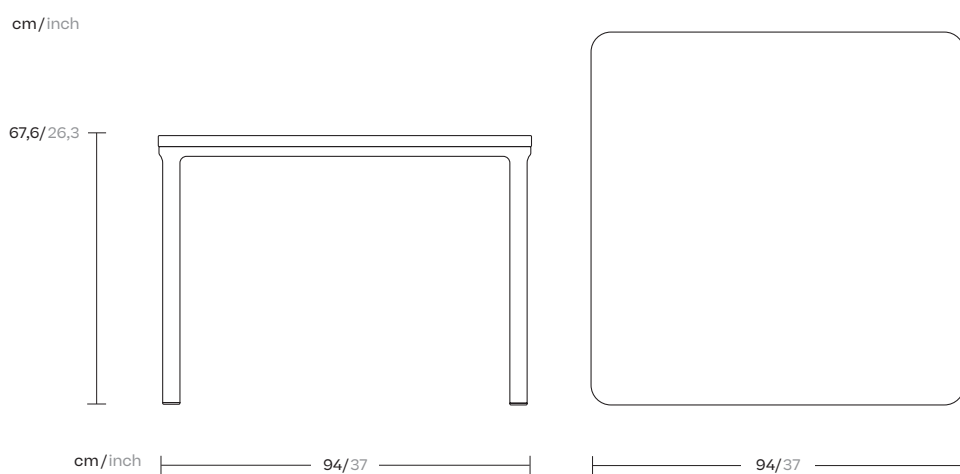

Low dining table 94x94

Designer
Jasper Morrison

Collection
Park Life

Reference
KS1101200

1/3

Park Life is a complete family of furniture for outdoors, whose clean cut profile is Adaptable to a wide range of different situations. Lightweight, yet extremely durable, it's easily stacked for transport or winter storage and its technical sophistication and careful consideration of ergonomics besides a lot of care over how it looks are all intended to ensure a long life, both structurally and visually.

kettal