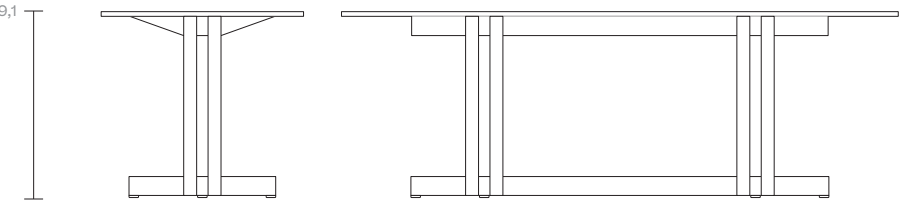

1/3

Miguel Milá designed this table in the mid-sixties as an altar for his wedding. It later became a table for everyday use, but was never produced.

As if he were a master craftsman, Miguel Milá designed this piece based on the heart of simplicity and efficiency. Its shape hides its complexity, but at the same time reveals the wood's own character, giving it life and prominence. Its constructive logic makes it strong enough in terms of structure, but formally a beautiful piece.

The beauty of logic and common sense understands neither time nor trend.

cm/inch

74/29,1

cm/inch

94/37

200/86,6

kettal

Dining table