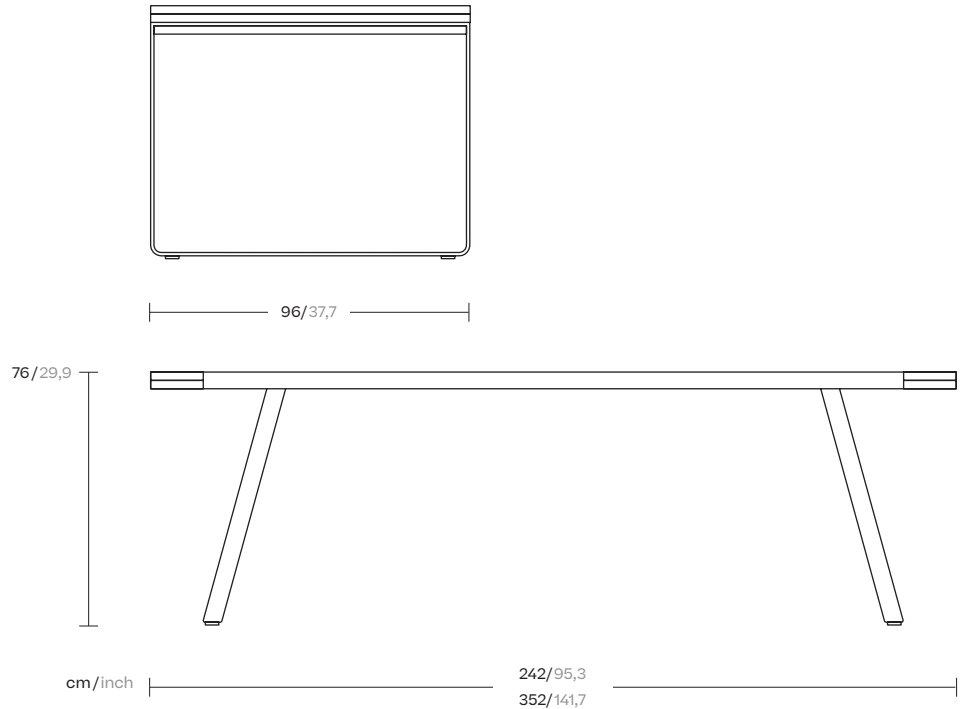

Reference
KS7002500

1/3

Kettal Bitta is characterised by a combination of aluminium frames, seats of braided polyester and comfortable cushions, teak and stone for the table tops. My aim was to create dense braiding that would still let the air through, reminiscent of the braiding of the ropes used to moor boats (hence the name Bitta, which means 'mooring' in Italian), which makes the pieces look lightweight but, at the same time, they look just like cosy nests in natural colours to sit back and relax in.

cm/inch

kettal

Dining table extendable

Designer
Rodolfo Dordoni

Collection
Bitta

Reference
KS7002500

2/3

Materials