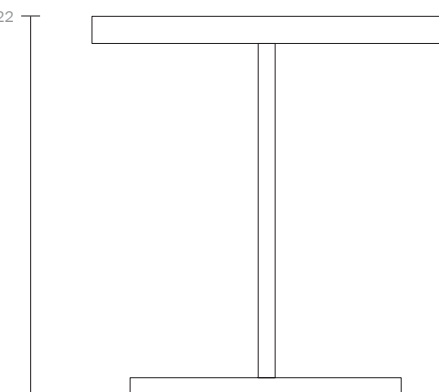

Boma

Side table 50x50

by Rodolfo Dordoni

kettal

Side table 50x50

Designer
Rodolfo Dordoni

Collection
Boma

Reference
KS2503200

Therefore the structure is organized around a frame entirely made of aluminum, capable of hiding in the essentiality of its lines either the quality of the used materials and the chance of easy articulation in different compositions.

cm/inch

55/22

cm/inch

51/20

51/20

kettal

Side table 50x50

Designer
Rodolfo Dordoni