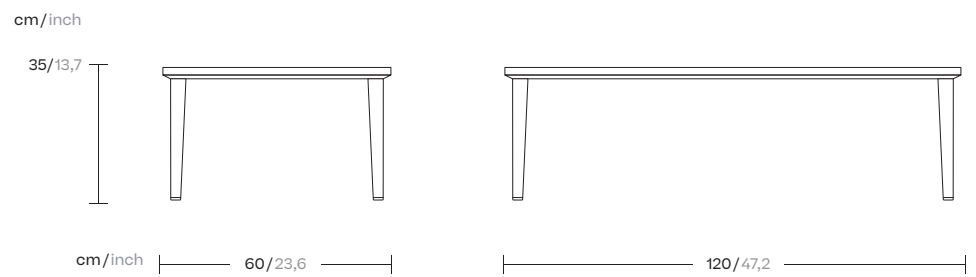

Riba
Centre table
by Kettal Studio

kettal

Centre table

Designer
Kettal Studio

Collection
Triconfort Riba

Reference
KS4000900

1/3

This collection mixes ancestral techniques such as the braiding of natural fibres with aluminium, a material that had its heyday in the fifties. Now, the metal frame replaces traditional wood, while natural fibre has been replaced with a synthetic material in order to provide greater weather resistance.