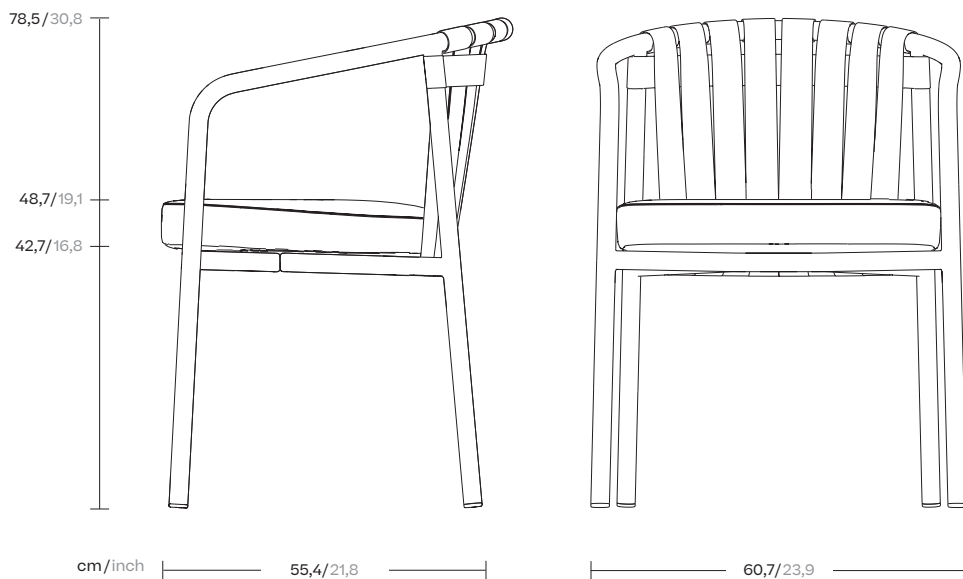

Dining armchair

Designer
Kettal Studio

Collection
Arc

Reference
KSA500100

1/3

The Arc collection features an enveloping backrest based on fundamental geometry: a constant radius arc. It shows restrained, elegant proportions. The light aluminium frame clearly expresses a desire to maintain armchair tradition.

The backrest features simple yet sophisticated braided strips, while the seat is padded with polyurethane foam covered in matching fabric and the fabric cushion has a removable cover.

The collection is used mostly in hotels, in lobbies and rooms, on cruise ships and also in domestic settings as light furniture in sofa and dining areas.

cm/inch

kettal