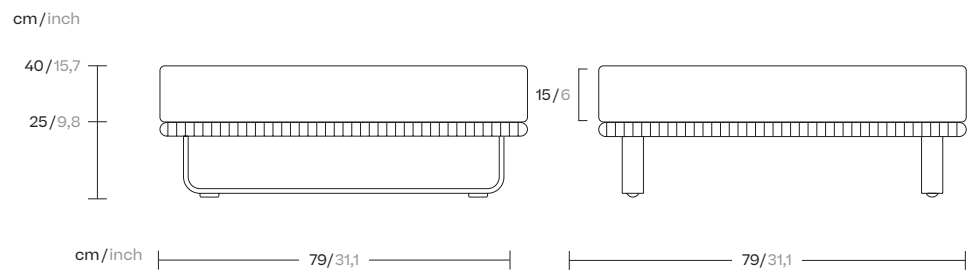

Bitta
Stool L
aluminium
by Rodolfo Dordoni

kettal

Stool L aluminium

Designer
Rodolfo Dordoni

Collection
Bitta

Reference
KS7000500

1/4

Kettal Bitta is characterised by a combination of aluminium frames, seats of braided polyester and comfortable cushions, teak and stone for the table tops. My aim was to create dense braiding that would still let the air through, reminiscent of the braiding of the ropes used to moor boats (hence the name Bitta, which means 'mooring' in Italian), which makes the pieces look lightweight but, at the same time, they look just like cosy nests in natural colours to sit back and relax in.