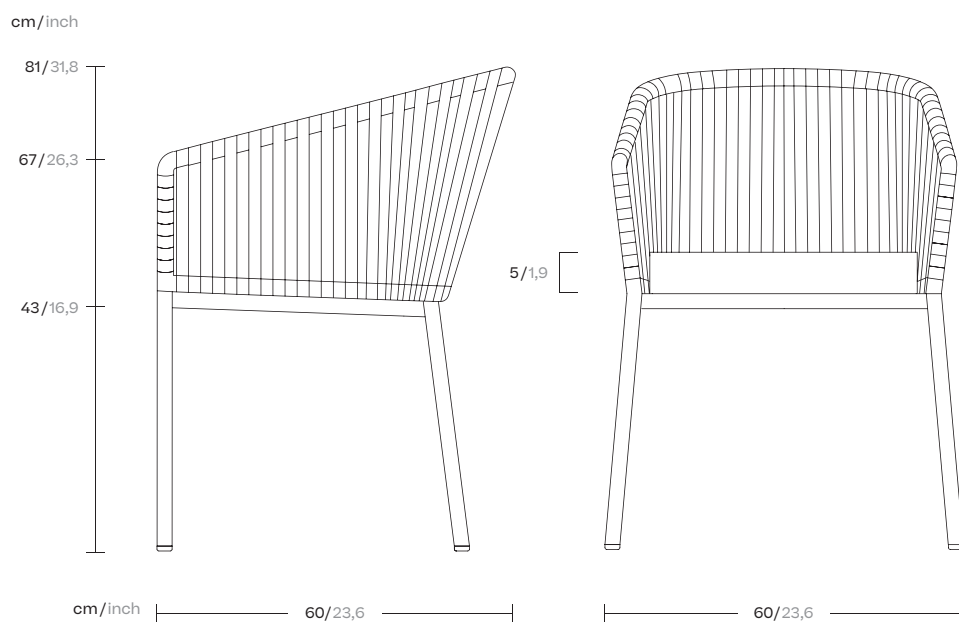

Bitta

Dining armchair

Bela rope

Aluminium legs

by Rodolfo Dordoni

kettal

Dining armchair

Designer
Rodolfo Dordoni

Collection
Bitta

Reference
KS7000100

1/5

Kettal Bitta is characterised by a combination of aluminium frames, seats of braided polyester and comfortable cushions, teak and stone for the table tops. My aim was to create dense braiding that would still let the air through, reminiscent of the braiding of the ropes used to moor boats (hence the name Bitta, which means 'mooring' in Italian), which makes the pieces look lightweight but, at the same time, they look just like cosy nests in natural colours to sit back and relax in.