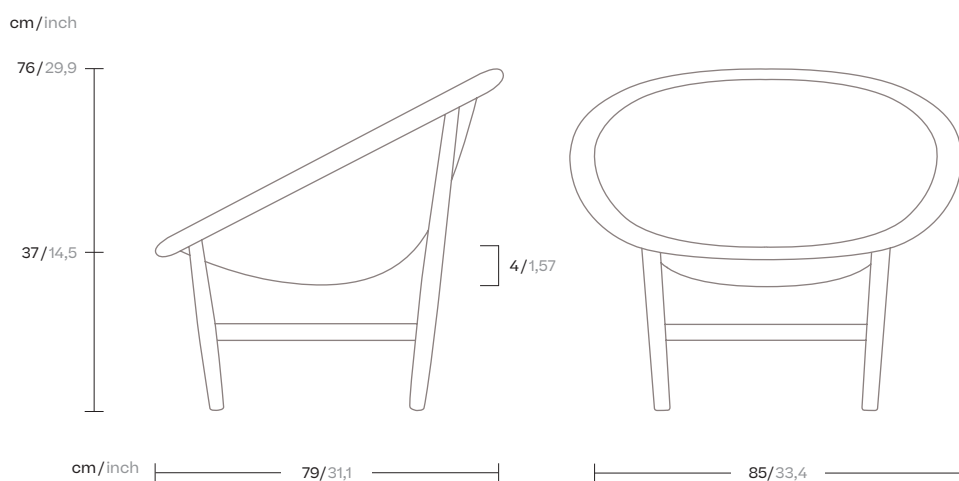

# Outdoor club chair

Designers  
Nanna and Jørgen Ditzel

Collection  
Basket

Reference  
KS1000100

1/3

Kettal edits the Basket chair, created in the 1950s by Danish designers Nanna and Jørgen Ditzel. The Basket chair, made from oak, comes in its original version created by the Ditzel, hand-braided in wicker, and in an outdoor version, made from artificial fibre and teak.