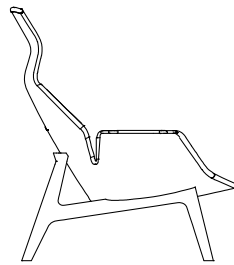

DESCRIPTION

Typology	Armchair
Structure	Solid wood
Seat / Backrest	Moulded flexible polyurethane with pre-cover in polyester padding
Final cover	Removable in fabric or leather
Features	Normal double stitching or drawstring stitching in the colours as for samples

DIMENSIONS

820
32 1/4"

1045
41 1/4"

380
15"

900
35 1/2"

600
23 1/2"

390
15 1/4"

490
19 1/4"