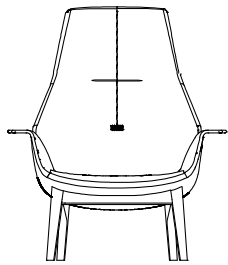

DESCRIPTION

Typology	Armchair
Structure	Solid wood
Seat / Backrest	Moulded flexible polyurethane with pre-cover in polyester padding
Final cover	Removable in fabric or leather
Features	Normal double stitching or drawstring stitching in the colours as for samples

DIMENSIONS

820
32 1/4"

1045
41 1/4"

380
15"

900
35 1/2"

600
23 1/2"

390
15 1/4"

490
19 1/4"