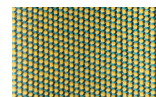

Summer Sky
317