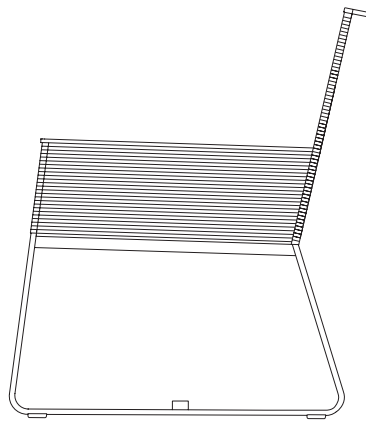

Landscape
Club armchair
teak armrests
by Kettal Studio

kettal

Club armchair teak armrests

Designer
Kettal Studio

Collection
Landscape

Reference
KS9400200

1/3

Landscape aims to be part of a project. It is not understood as an item apart, but instead relates to its environment and melds with it. It is the project that is important, not the product, and this is its essence. Its rationalist construction seeks to give order, form and structure to the outdoor space, although, in terms of function, it has been designed to give shelter: to shade and cool or protect from the rain and wind.

cm/inch

90/35,4

62/24,4

37/14,5

cm/inch

79/31,1

83/32,6

kettal

Club armchair teak armrests

Designer
Kettal Studio

Collection
Landscape

Reference
KS9400200

2/3

Materials

Fabric
Heavy Load 100.000 Cycles,
Heavy Load Resistant
1000 Decitex, Kettalize-It,
Resist U.v. En-581-4, Easy Clean,
Abrasion, Resistance 30.000
Cycles, Quickdry