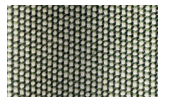

3/3

Seat & Back Cushion Colour

Terrain Laminate Fabrics

White Cliffs
290

Dry Sand
285

Porous Grey
291

Limestone
292

Fog
289

Cerulean
314

Caribbean
298

Atlantic
311

Rainforest
312

Lagoon
249

Cedar
288

Moss
296

Olive
313