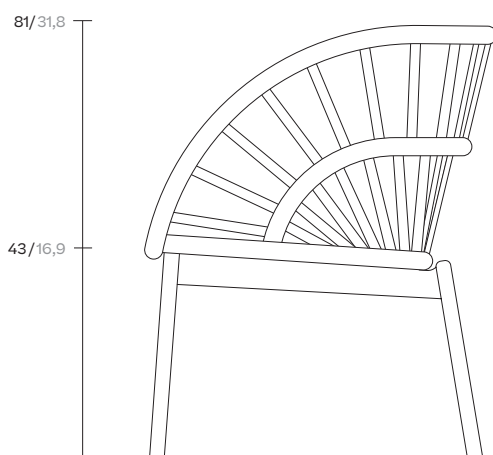

Cala
Dining armchair
teak legs
by Doshi Levien

kettal

Dining armchair teak legs

Designer
Doshi Levien

Collection
Cala

Reference
KS2700200

1/5

'Cala' is a high backed armchair inspired by the iconic Emanuelle. The chair has a majestic spatial presence with transparent and light surfaces. The open weave of the rope provides a latticed window for visual privacy while maintaining a connection to the natural elements. 'Cala' may be used for outdoor dining as well as a chair to lounge in. The wide selection of metal coatings, rope colours and cushion fabrics offer many possibilities to tailor the identity of the chair to suit different projects.

cm/inch

cm/inch | 61/24

64/25,1

kettal

Dining armchair teak legs

Designer
Doshi Levien

Collection
Cala

Reference
KS2700200