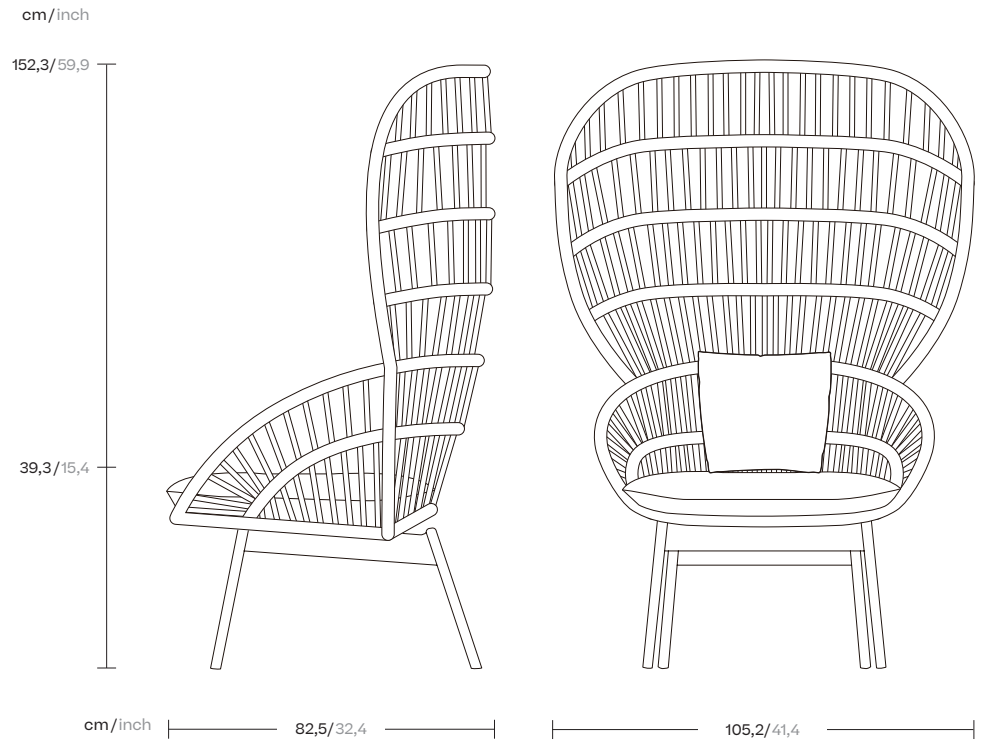

# Club armchair teak legs

Designer  
Doshi Levien

Collection  
Cala

Reference  
KS2700600

1/5

'Cala' is a high backed armchair inspired by the iconic Emanuelle. The chair has a majestic spatial presence with transparent and light surfaces. The open weave of the rope provides a latticed window for visual privacy while maintaining a connection to the natural elements. 'Cala' may be used for outdoor dining as well as a chair to lounge in. The wide selection of metal coatings, rope colours and cushion fabrics offer many possibilities to tailor the identity of the chair to suit different projects.