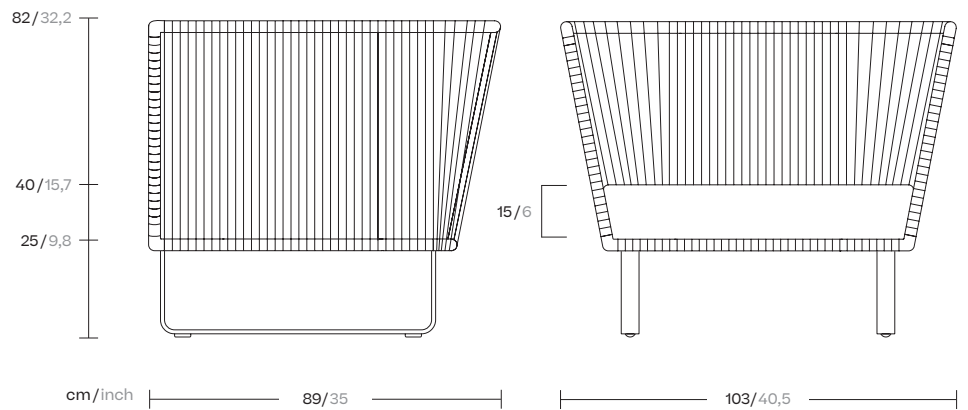

Club armchair bela rope aluminium

Designer
Rodolfo Dordoni

Collection
Bitta

Reference
KS7000300

1/5

Kettal Bitta is characterised by a combination of aluminium frames, seats of braided polyester and comfortable cushions, teak and stone for the table tops. My aim was to create dense braiding that would still let the air through, reminiscent of the braiding of the ropes used to moor boats (hence the name Bitta, which means 'mooring' in Italian), which makes the pieces look lightweight but, at the same time, they look just like cosy nests in natural colours to sit back and relax in.

cm/inch

kettal