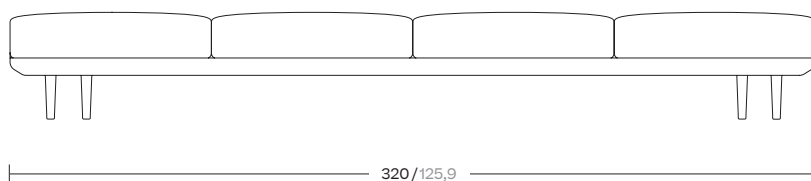

Bench 4 Seater

Designer
Rodolfo Dordoni

Collection
Boma

Reference
KS2501100

1/3

The Boma collection, designed by Rodolfo Dordoni for Kettal, was born from the need of high performances of outdoor environment, without sacrificing the increasing demand for comfort that new products have to face.

Therefore the structure is organized around a frame entirely made of aluminum, capable of hiding in the essentiality of its lines either the quality of the used materials and the chance of easy articulation in different compositions.

cm/inch