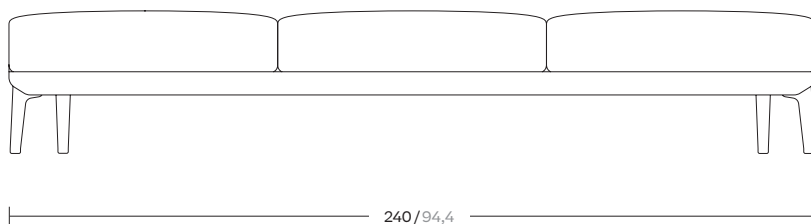

Bench 3 Seater

Designer
Rodolfo Dordoni

Collection
Boma

Reference
KS2501000

1/3

cm/inch

The Boma collection, designed by Rodolfo Dordoni for Kettal, was born from the need of high performances of outdoor environment, without sacrificing the increasing demand for comfort that new products have to face.

Therefore the structure is organized around a frame entirely made of aluminum, capable of hiding in the essentiality of its lines either the quality of the used materials and the chance of easy articulation in different compositions.

kettal