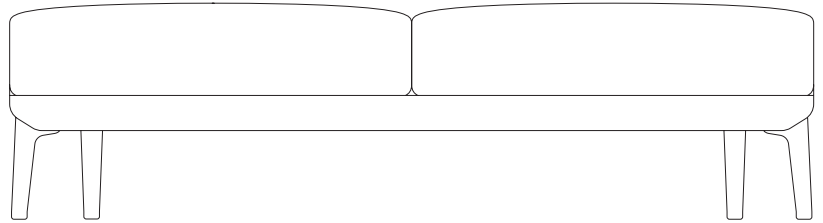

Boma

Bench 2 Seater

by Rodolfo Dordoni

**kettal**

# Bench 2 Seater

Designer  
Rodolfo Dordoni

Collection  
Boma

Reference  
KS2500900

1/3

cm/inch

160/62,9

43/16,9

cm/inch

80/31,4

The Boma collection, designed by Rodolfo Dordoni for Kettal, was born from the need of high performances of outdoor environment, without sacrificing the increasing demand for comfort that new products have to face. Therefore the structure is organized around a frame entirely made of aluminum, capable of hiding in the essentiality of its lines either the quality of the used materials and the chance of easy articulation in different compositions.