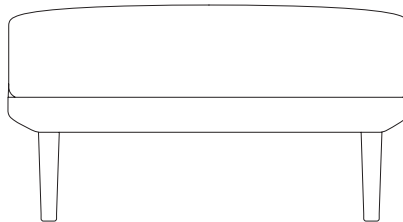

Boma

Bench 2 Seater

by Rodolfo Dordoni

**kettal**

# Bench 2 Seater

Designer  
Rodolfo Dordoni

Collection  
Boma

Reference  
KS2500900

1/3

cm/inch

160/62,9

43/16,9

cm/inch

80/31,4

The Boma collection, designed by Rodolfo Dordoni for Kettal, was born from the need of high performances of outdoor environment, without sacrificing the increasing demand for comfort that new products have to face. Therefore the structure is organized around a frame entirely made of aluminum, capable of hiding in the essentiality of its lines either the quality of the used materials and the chance of easy articulation in different compositions.