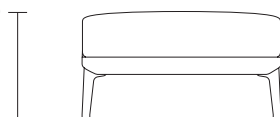

Bench 4 Seater

Designer
Rodolfo Dordoni

Collection
Boma

Reference
KS2501100

1/3

The Boma collection, designed by Rodolfo Dordoni for Kettal, was born from the need of high performances of outdoor environment, without sacrificing the increasing demand for comfort that new products have to face.

Therefore the structure is organized around a frame entirely made of aluminum, capable of hiding in the essentiality of its lines either the quality of the used materials and the chance of easy articulation in different compositions.

cm/inch

43/16,9

cm/inch

80/31,4

kettal