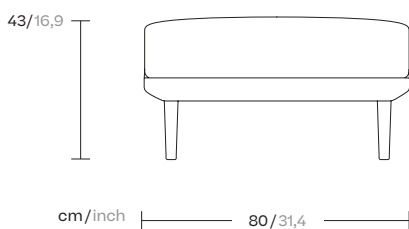

Bench 3 Seater

Designer
Rodolfo Dordoni

Collection
Boma

Reference
KS2501000

1/3

cm/inch

The Boma collection, designed by Rodolfo Dordoni for Kettal, was born from the need of high performances of outdoor environment, without sacrificing the increasing demand for comfort that new products have to face.

Therefore the structure is organized around a frame entirely made of aluminum, capable of hiding in the essentiality of its lines either the quality of the used materials and the chance of easy articulation in different compositions.

kettal