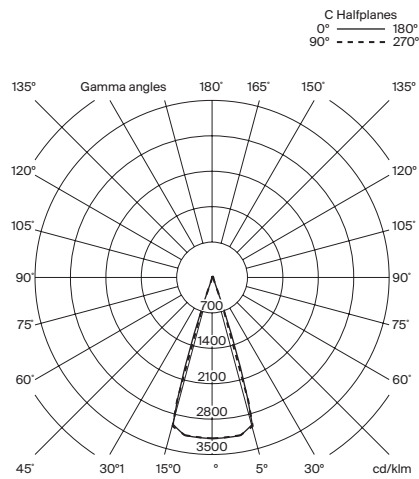

### General description:

Gyratory structure manufactured in metal and ABS plastic in white S&C or red.  
Adjustable focal length from 30° to 50°.  
Adjustable light intensity 0% to 100%.  
Dimmer and switch incorporated into the luminaire.  
Electric cable length: 2,5 m / 98.4”.

### Beam 30°

### Beam 50°