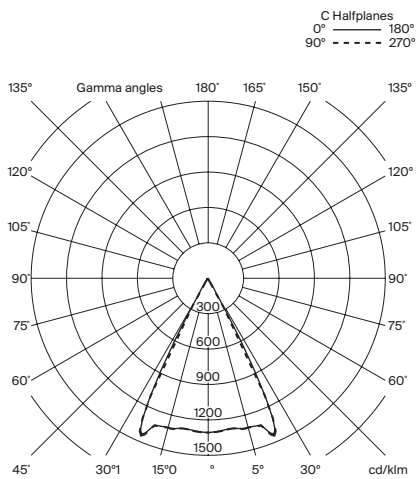

### General description:

Gyratory structure manufactured in metal and ABS plastic in white S&C or red.  
Adjustable focal length from 30° to 50°.  
Adjustable light intensity 0% to 100%.  
Dimmer and switch incorporated into the luminaire.  
Electric cable length: 2,5 m / 98.4”.

### Beam 30°

### Beam 50°