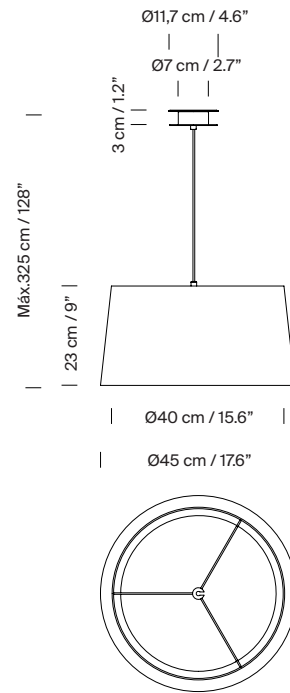

cUL US

Collection:

Table lamps

Floor lamps

Pendant lamps

Wall lamps