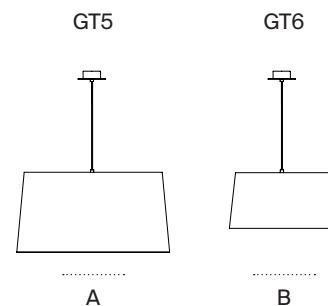

GT5 / GT6

Santa & Cole Team. 1994
Pendant lamp

Conceived for average-size settings and areas in the home, GT5 and GT6 are two ribbon pendant shades that are capable of lending character to any venue by dint of merely being there.

General description:

2 lampshade options: GT5 / GT6.

Circular metallic canopy satin nickel or textured white, black finished for a double or simple lamp socket.

Suitable for side entry adaptor.

Lower disk in translucent white PVC:

(A) GT5: Ø 40cm / 15.7"

(B) GT6: Ø 36cm / 14.2"

Suitable for Junction Box Ø 11,7 cm / 4.6" ((UL market).

Electric cable length: 3 m / 118.1"

Available colours:

 GT5, GT6 Natural ribbon	 GT5, GT6 Red-amber ribbon	 GT5, GT6 Black ribbon	
 GT5, GT6 Terracotta Raw Color ribbon	 GT5, GT6 Mustard Raw Color ribbon	 GT5, GT6 Green Raw Color ribbon	 GT6 White linen