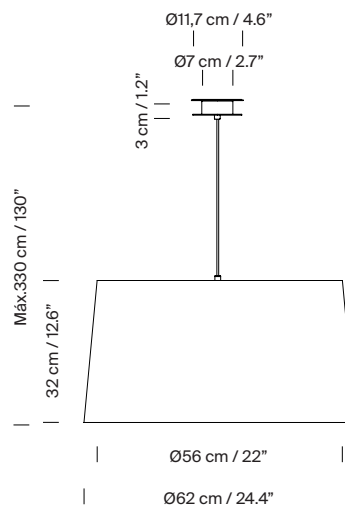

(A) GT5: Ø 40cm / 15.7"

(B) GT6: Ø 36cm / 14.2"

Suitable for Junction Box Ø 11,7 cm / 4.6" ((UL market).

Electric cable length: 3 m / 118.1"

Available colours:

 GT5, GT6 Natural ribbon	 GT5, GT6 Red-amber ribbon	 GT5, GT6 Black ribbon	
 GT5, GT6 Terracotta Raw Color ribbon	 GT5, GT6 Mustard Raw Color ribbon	 GT5, GT6 Green Raw Color ribbon	 GT6 White linen

Approximate weight (unpacked):

GT5: 3,5 kg / 7.7 lb
GT6: 2,5 kg / 5.5 lb

Regulations:

CE
UNE-EN 60598
UNE-EN 55015
UNE-EN 60529

UL

Dry location only
UL-1598
E-353545

Maintenance:

Clean with a smooth cloth. Do not use ammonia, solvents or abrasive cleaning products.

Others:

The lamp is delivered in different packages.
The assembly instructions are delivered with the product.

Model A: GT5 (sizes in cm)

GT5 / GT6

Santa & Cole Team. 1994
Pendant lamp

Model B: GT6 (sizes in cm)