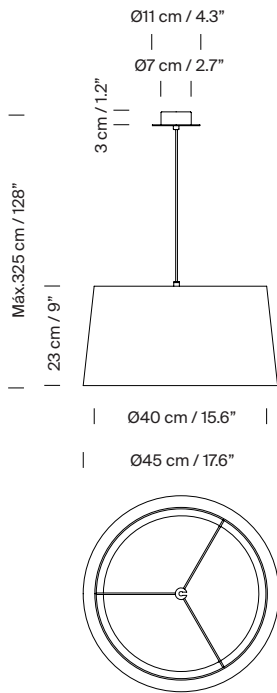

General description:

2 lampshade options: GT5 / GT6.

Circular metallic canopy satin nickel or textured white, black finished for a double or simple lamp socket.

Suitable for side entry adaptor.

Lower disk in translucent white PVC:

(A) GT5: Ø 40cm / 15.7"

(B) GT6: Ø 36cm / 14.2"

Suitable for Junction Box Ø 11,7 cm / 4.6" ((UL market).

Electric cable length: 3 m / 118.1"

Available colours:

 GT5, GT6 Natural ribbon	 GT5, GT6 Red-amber ribbon	 GT5, GT6 Black ribbon	
 GT5, GT6 Terracotta Raw Color ribbon	 GT5, GT6 Mustard Raw Color ribbon	 GT5, GT6 Green Raw Color ribbon	 GT6 White linen

Light source:

Recommended light sources:

1 x / 2 x LED bulb 10 W

Other light sources: Máx. 100 W

E27 - E26

(Max. hgt. 130 mm / 5.1")

Light source not included.

Compatible with bulbs of the Energy efficiency class (E.E.C): A++ ... E.

Others:

The lamp is delivered in different packages.
The assembly instructions are delivered with the product.

Model A: GT5 (sizes in cm)

GT5 / GT6

Santa & Cole Team. 1994
Pendant lamp

Model B: GT6 (sizes in cm)