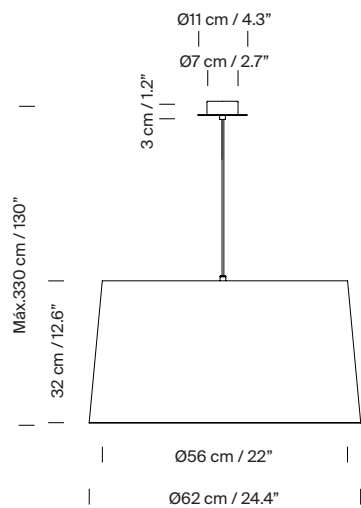

(A) GT5: Ø 40cm / 15.7"

(B) GT6: Ø 36cm / 14.2"

Suitable for Junction Box Ø 11,7 cm / 4.6" ((UL market).

Electric cable length: 3 m / 118.1"

Available colours:

 GT5, GT6 Natural ribbon	 GT5, GT6 Red-amber ribbon	 GT5, GT6 Black ribbon	
 GT5, GT6 Terracotta Raw Color ribbon	 GT5, GT6 Mustard Raw Color ribbon	 GT5, GT6 Green Raw Color ribbon	 GT6 White linen

Approximate weight (unpacked):

GT5: 3,5 kg / 7.7 lb
GT6: 2,5 kg / 5.5 lb

Regulations:

CE
UNE-EN 60598
UNE-EN 55015
UNE-EN 60529

UL

Dry location only
UL-1598
E-353545

Maintenance:

Clean with a smooth cloth. Do not use ammonia, solvents or abrasive cleaning products.

Others:

The lamp is delivered in different packages.
The assembly instructions are delivered with the product.

Model A: GT5 (sizes in cm)

GT5 / GT6

Santa & Cole Team. 1994
Pendant lamp

Model B: GT6 (sizes in cm)