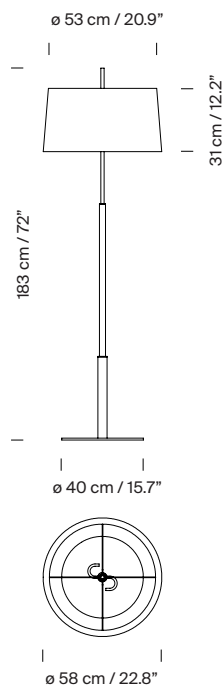

Model B: Diana Mayor

Collection:

Table lamps

Floor lamps

Tables