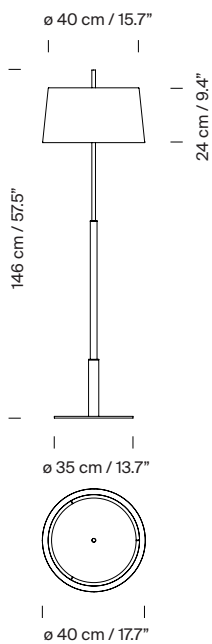

Diana

Federico Correa, Alfonso Milá, Miguel Milá. 1995
Floor lamps

Regulations:

CE
UNE-EN 60598
UNE-EN 55015
UNE-EN 60529

UL

Dry location only
UL-153
E-352592

Maintenance:

Clean with a smooth cloth. Do not use ammonia, solvents or abrasive cleaning products.

Others:

The lamp is delivered in different packages.
The assembly instructions are delivered with the product.

Model A: Diana