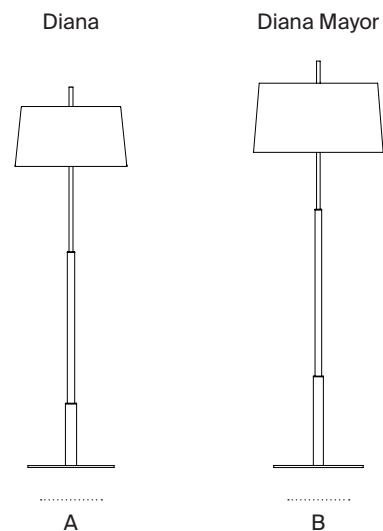

Diana

Federico Correa, Alfonso Milá, Miguel Milá. 1995
Floor lamps

The Diana lamp is slender, sturdy and well-defined. Inspired by the table models, these floor lamps, Diana and Diana Mayor, retain the grace and definition that characterises the whole family. The lamp is balanced by a wide metal base, completed with a slightly conical white linen shade. Two bulbs are arranged such as to provide lighting without creating shadows. The Diana effortlessly combines a classic air with a modern design, both at home and at the office.

In keeping with the calling of their designers, all floor and table versions of the Diana series have a timeless quality.

General description:

Metal structure with shiny gold or satin nickel finish.

(A) Diana: white linen lampshade with translucent white parchment upper diffuser or black linen lampshade with stone parchment upper diffuser.

(B) Diana mayor: white or black linen lampshade no upper diffuser.

*Upper diffuser for energy saving bulbs only.

Electric cable length:

(A) Diana: 3 m / 117"

(B) Diana Mayor: 2,5 m / 97.5"

Approximate weight (unpacked):

E27 - E26 / Max. hgt. 137 mm / 5.4" / Max. power 2 x 75 W

Includes dimmer (dimmable light source required).

Compatible with bulbs of the Energy efficiency class (E.E.C): A++... E.

Suitable only for indoor use.