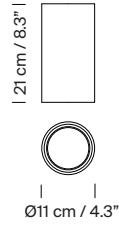

White opal glass