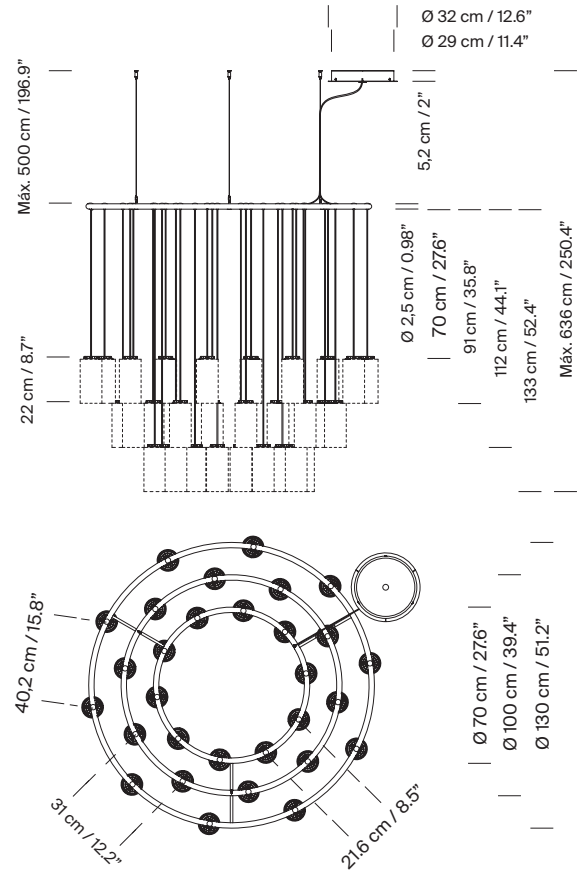

(A) ø 100 cm / 39.4" for 20 lampshades

(B) ø 130cm / 51.2" for 30 lampshades

(C) ø 160 cm / 63" for 40 lampshades

Adjustable black metallic circular canopy + equipment.

2 hanging system options: direct cable to ceiling plate or direct cable to ceiling.

Porcelain: 0,5 kg / 1.1 lb

Glass: 0,6 kg / 1.3 lb

Brass: 0,3 Kg / 0.7 lb

Cirio Chandelier

Antoni Arola. 2015
Pendant lamps

Technical information:

Light source included (dimmable):
LED module

Rated input wattage (LED capsule): 5,7 W
Operating current: 530 mA
Colour Temp.: 2.700 K
CRI: 90
Lifetime: 40.000 h

(C) 40 light sources
Rated input wattage: 228 W
Luminous flux:
Porcelain 6.560 lm
Glass 22.360 lm
Brass 7.040 lm

Built-in adjustable LED.
Lamp suitable for dimming 1-10V. / DALI. Not included external dimmer switch 1-10V. / DALI
Energy efficiency class (E.E.C): A++...A.
Lamp suitable only for indoor use.

Direct cable to ceiling

Cirio Chandelier

Antoni Arola. 2015
Pendant lamps

Model B: Cirio Chandelier M

Direct cable to canopy

Direct cable to ceiling

Cirio Chandelier

Antoni Arola. 2015
Pendant lamps