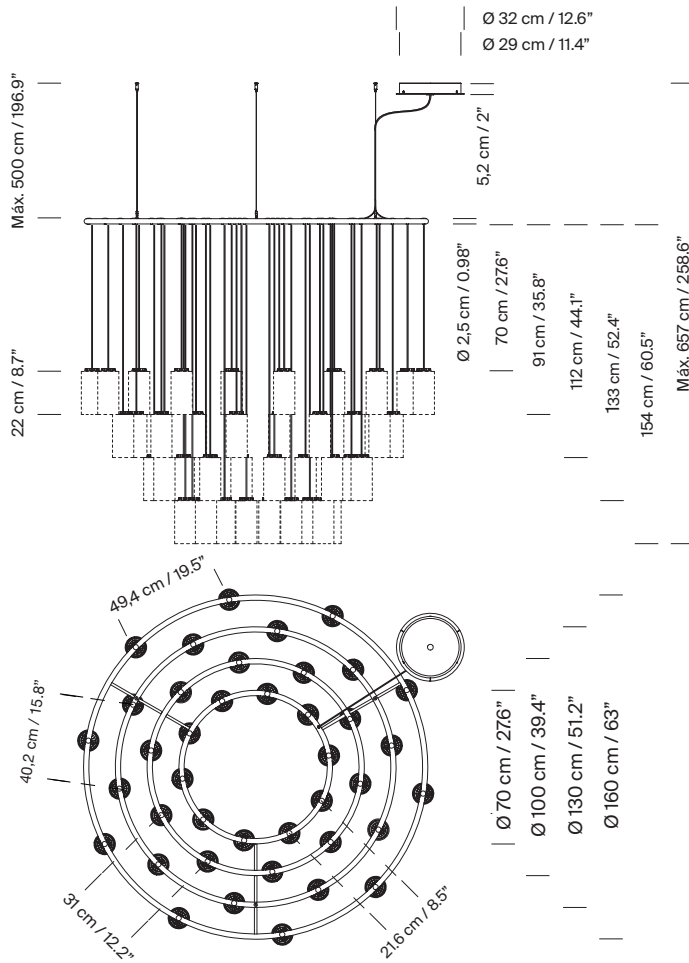

(A) ø 100 cm / 39.4" for 20 lampshades

(B) ø 130cm / 51.2" for 30 lampshades

(C) ø 160 cm / 63" for 40 lampshades

Adjustable black metallic circular canopy + equipment.

2 hanging system options: direct cable to ceiling plate or direct cable to ceiling.

(C) 40 light sources
Rated input wattage: 228 W
Luminous flux:
Porcelain 6.560 lm
Glass 22.360 lm
Brass 7.040 lm

Built-in adjustable LED.
Lamp suitable for dimming 1-10V. / DALI. Not included external dimmer switch 1-10V. / DALI
Energy efficiency class (E.E.C): A++...A.
Lamp suitable only for indoor use.

Direct cable to ceiling

Cirio Chandelier

Antoni Arola. 2015
Pendant lamps

Model B: Cirio Chandelier M

Direct cable to canopy

Direct cable to ceiling

Cirio Chandelier

Antoni Arola. 2015
Pendant lamps

Model C: Cirio Chandelier L

Direct cable to canopy

Cirio Chandelier

Antoni Arola. 2015
Pendant lamps

Model C: Cirio Chandelier L

Direct cable to ceiling

Collection: Pendant lamps

Cirio Simple