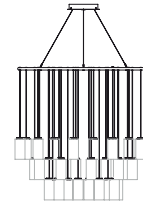

B

Chandelier L

C

The Cirio Chandelier pools a large body of light onto a focal axis that stands out hugely from its surrounding area. Its dense array of concentric rings, from which twenty, thirty and even forty light sources may be hung thanks to the enlargeable diameter of the structure, gives off a warm, powerful light with a major visual impact.

(A) ø 100 cm / 39.4" for 20 lampshades

(B) ø 130cm / 51.2" for 30 lampshades

(C) ø 160 cm / 63" for 40 lampshades

Adjustable black metallic circular canopy + equipment.

2 hanging system options: direct cable to ceiling plate or direct cable to ceiling.