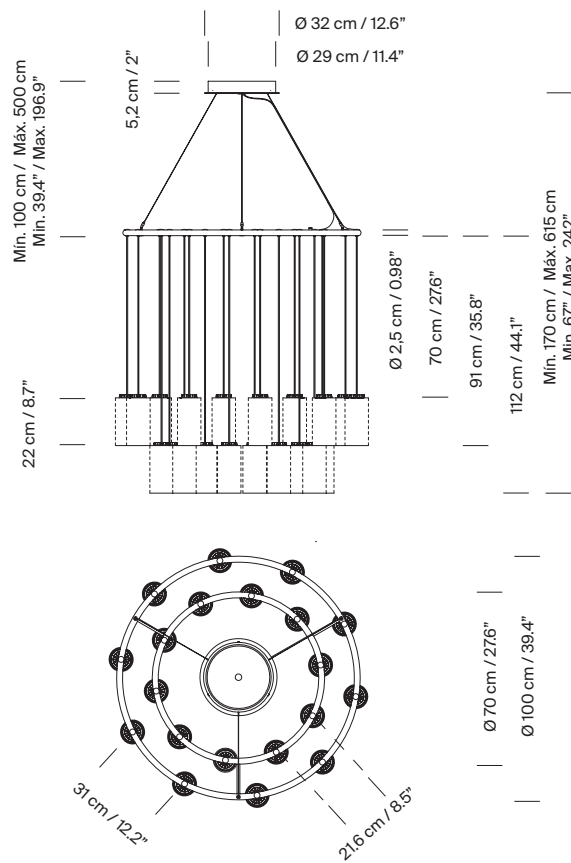

Cirio Chandelier

Antoni Arola. 2015
Pendant lamps

Model: Lampshades

White porcelain

White opal glass

Brass

Model A: Cirio Chandelier S

Direct cable to canopy