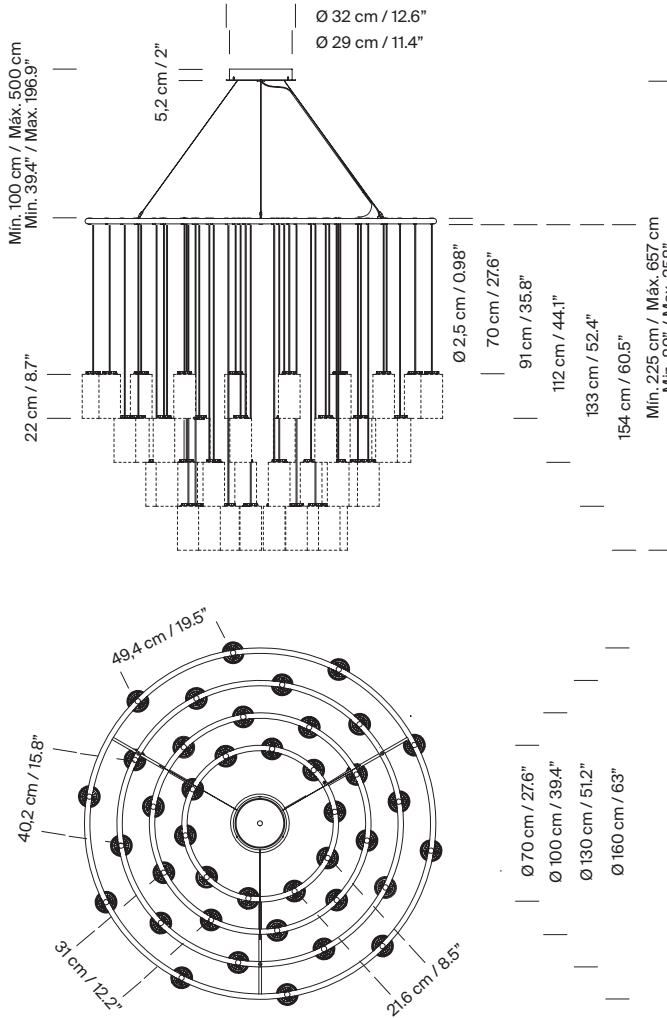

Cirio Chandelier

Antoni Arola. 2015
Pendant lamps

Model C: Cirio Chandelier L

Direct cable to canopy