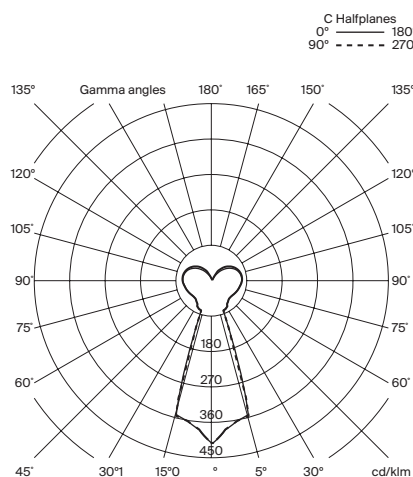

White opal glass lampshade