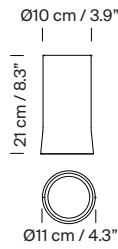

Cirio Chandelier

Antoni Arola. 2015
Pendant lamps

Model: Lampshades

White porcelain

White opal glass

Brass

Model A: Cirio Chandelier S

Direct cable to canopy

Direct cable to ceiling