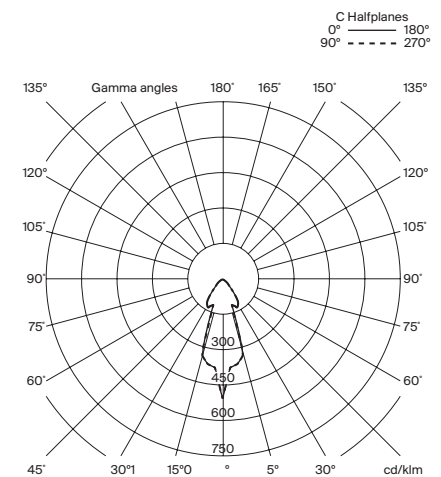

(A) ø 100 cm / 39.4" for 20 lampshades

(B) ø 130cm / 51.2" for 30 lampshades

(C) ø 160 cm / 63" for 40 lampshades

Adjustable black metallic circular canopy + equipment.

2 hanging system options: direct cable to ceiling plate or direct cable to ceiling.

(A) 20 light sources
Rated input wattage: 114 W
Luminous flux:
Porcelain 3.280 lm
Glass 11.180 lm
Brass 3.520 lm

(B) 30 light sources
Rated input wattage: 171 W
Luminous flux:
Porcelain 4.920 lm
Glass 16.770 lm
Brass 5.280 lm

(C) 40 light sources
Rated input wattage: 228 W
Luminous flux:
Porcelain 6.560 lm
Glass 22.360 lm
Brass 7.040 lm

Built-in adjustable LED.
Lamp suitable for dimming 1-10V. / DALI. Not included external dimmer switch 1-10V. / DALI
Energy efficiency class (E.E.C): A++...A.
Lamp suitable only for indoor use.

Input voltage: 120 ~ 277 Vac.
(50 Hz / 60 Hz). According to destination.

White porcelain lampshade

White opal glass lampshade

Brass lampshade

Regulations:

CE
UNE-EN 60598
UNE-EN 55015
UNE-EN 62031
UNE-EN 61000-3-2
UNE-EN 60529
UNE-EN 61347-2-13