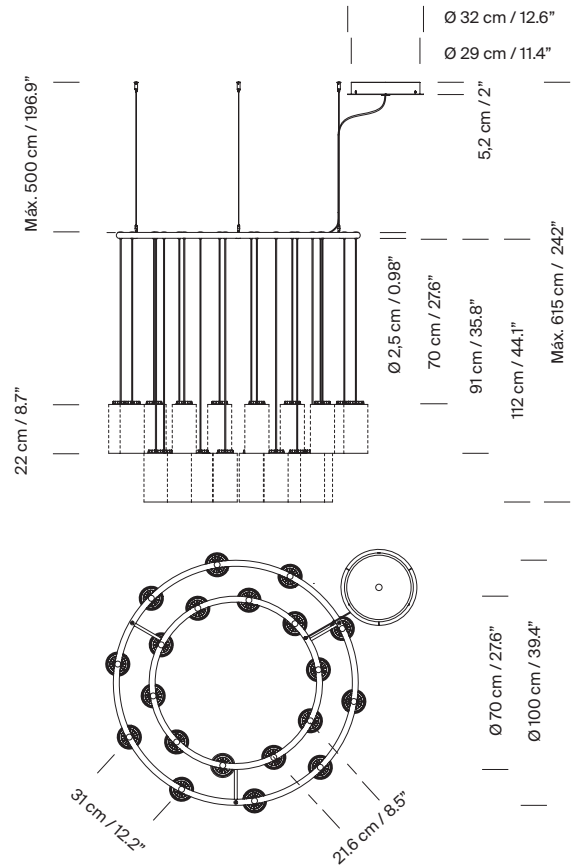

(A) ø 100 cm / 39.4" for 20 lampshades

(B) ø 130cm / 51.2" for 30 lampshades

(C) ø 160 cm / 63" for 40 lampshades

Adjustable black metallic circular canopy + equipment.

2 hanging system options: direct cable to ceiling plate or direct cable to ceiling.

Porcelain: 0,5 kg / 1.1 lb

Glass: 0,6 kg / 1.3 lb

Brass: 0,3 Kg / 0.7 lb

Cirio Chandelier

Antoni Arola. 2015
Pendant lamps

Technical information:

Light source included (dimmable):
LED module

Rated input wattage (LED capsule): 5,7 W
Operating current: 530 mA
Colour Temp.: 2.700 K
CRI: 90
Lifetime: 40.000 h

(C) 40 light sources
Rated input wattage: 228 W
Luminous flux:
Porcelain 6.560 lm
Glass 22.360 lm
Brass 7.040 lm

Built-in adjustable LED.
Lamp suitable for dimming 1-10V. / DALI. Not included external dimmer switch 1-10V. / DALI
Energy efficiency class (E.E.C): A++...A.
Lamp suitable only for indoor use.

Direct cable to ceiling

Cirio Chandelier

Antoni Arola. 2015
Pendant lamps

Model B: Cirio Chandelier M

Direct cable to canopy

Direct cable to ceiling

Cirio Chandelier

Antoni Arola. 2015
Pendant lamps