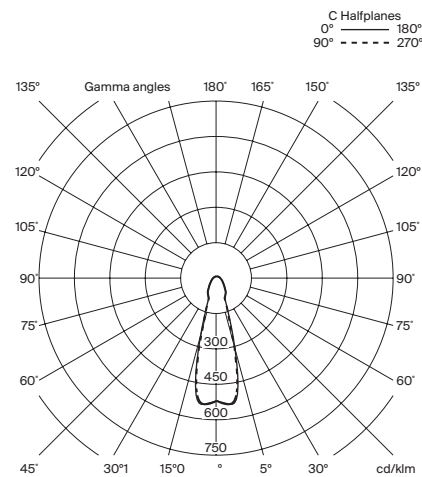

Cirio Chandelier

Antoni Arola. 2015
Pendant lamps

Technical information:

Light source included (dimmable):
LED module

Rated input wattage (LED capsule): 5,7 W
Operating current: 530 mA
Colour Temp.: 2.700 K
CRI: 90
Lifetime: 40.000 h

(A) 20 light sources
Rated input wattage: 114 W
Luminous flux:
Porcelain 3.280 lm
Glass 11.180 lm
Brass 3.520 lm

(B) 30 light sources
Rated input wattage: 171 W
Luminous flux:
Porcelain 4.920 lm
Glass 16.770 lm
Brass 5.280 lm

(C) 40 light sources
Rated input wattage: 228 W
Luminous flux:
Porcelain 6.560 lm
Glass 22.360 lm
Brass 7.040 lm

Built-in adjustable LED.
Lamp suitable for dimming 1-10V. / DALI. Not included external dimmer switch 1-10V. / DALI
Energy efficiency class (E.E.C): A++...A.
Lamp suitable only for indoor use.

Input voltage: 120 ~ 277 Vac.
(50 Hz / 60 Hz). According to destination.

White porcelain lampshade