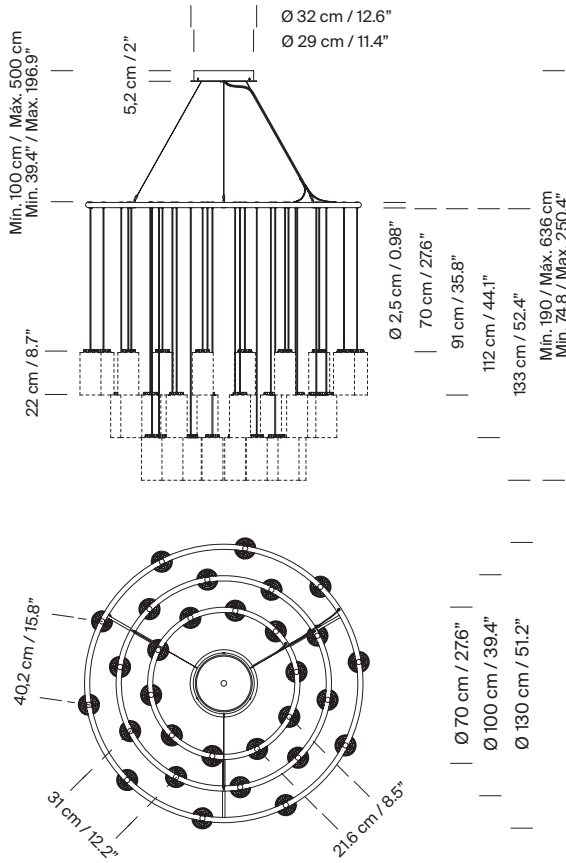

(A) ø 100 cm / 39.4" for 20 lampshades

(B) ø 130cm / 51.2" for 30 lampshades

(C) ø 160 cm / 63" for 40 lampshades

Adjustable black metallic circular canopy + equipment.

2 hanging system options: direct cable to ceiling plate or direct cable to ceiling.

(A) 20 light sources
Rated input wattage: 114 W
Luminous flux:
Porcelain 3.280 lm
Glass 11.180 lm
Brass 3.520 lm

(B) 30 light sources
Rated input wattage: 171 W
Luminous flux:
Porcelain 4.920 lm
Glass 16.770 lm
Brass 5.280 lm

(C) 40 light sources
Rated input wattage: 228 W
Luminous flux:
Porcelain 6.560 lm
Glass 22.360 lm
Brass 7.040 lm

Built-in adjustable LED.
Lamp suitable for dimming 1-10V. / DALI. Not included external dimmer switch 1-10V. / DALI
Energy efficiency class (E.E.C): A++...A.
Lamp suitable only for indoor use.

Direct cable to ceiling

Cirio Chandelier

Antoni Arola. 2015
Pendant lamps

Model B: Cirio Chandelier M

Direct cable to canopy

Direct cable to ceiling

Cirio Chandelier

Antoni Arola. 2015
Pendant lamps