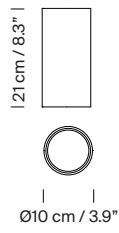

Cirio Chandelier

Antoni Arola. 2015
Pendant lamps

Model: Lampshades

White porcelain