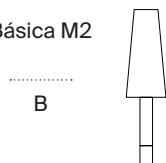

Básica M2

Stretched beige parchment

B