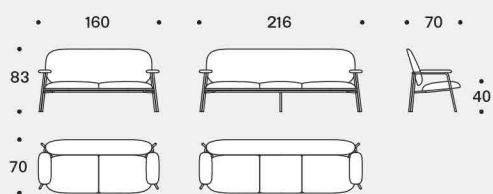

Divani / Sofas

Finitura struttura opaca / Matt frame finish

1

1 Nero / Black / Noir / Negro