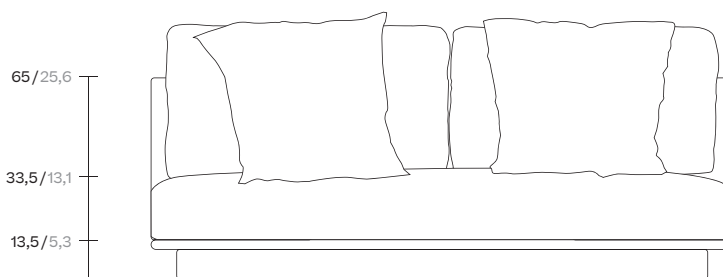

cm/inch |----- 95/37,4 -----|

65/25,6

33,5/13,1

13,5/5,3

cm/inch |----- 180/70,8 -----|

Giro is a collection which can blend into interiors and exteriors due to its tactility and pure lines. In Giro, we have some variety of shapes, textures and materials (see the difference between the seating items and the coffee and side tables). And still all the items merge harmoniously together to create a warm, tactile and pleasant atmosphere.