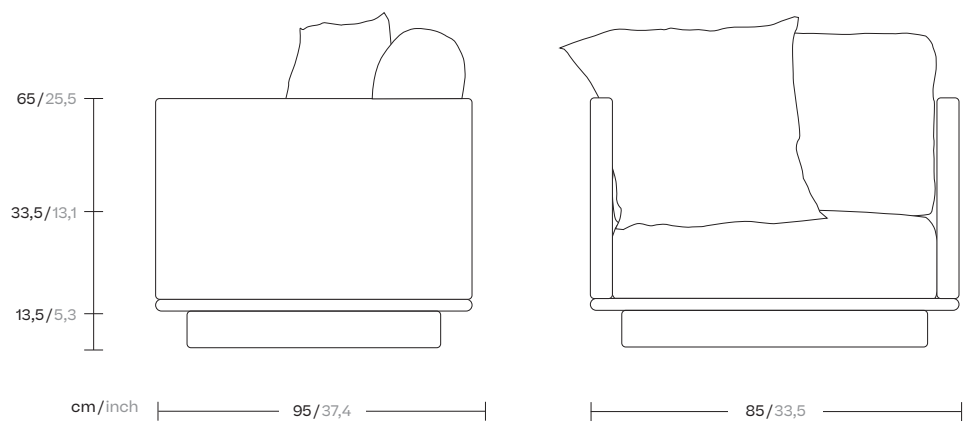

1 Seater sofa

Designer
Vincent Van Duysen

Collection
Giro Aluminium

Reference
KS7402200

1/5

Giro is a collection which can blend into interiors and exteriors due to its tactility and pure lines. In Giro, we have some variety of shapes, textures and materials (see the difference between the seating items and the coffee and side tables). And still all the items merge harmoniously together to create a warm, tactile and pleasant atmosphere.

cm/inch

kettal