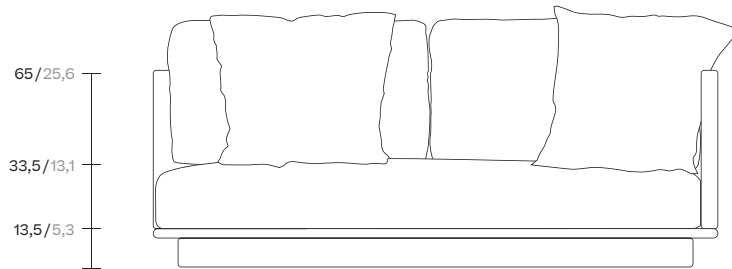

cm/inch |----- 95/37,4 -----|

65/25,6

33,5/13,1

13,5/5,3

cm/inch |----- 180/70,8 -----|

Giro is a collection which can blend into interiors and exteriors due to its tactility and pure lines. In Giro, we have some variety of shapes, textures and materials (see the difference between the seating items and the coffee and side tables). And still all the items merge harmoniously together to create a warm, tactile and pleasant atmosphere.