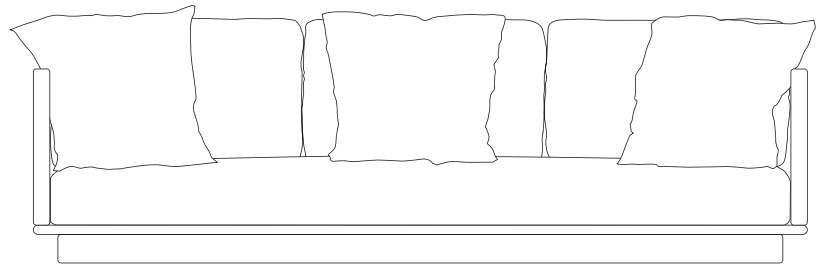

Giro
3 Seater sofa,
by Vincent Van Duysen

kettal

3 Seater sofa

Designer
Vincent Van Duysen

Collection
Giro

Reference
KS7400500

1/3

cm/inch |----- 95/37,4 -----|

65/25,6

33,5/13,1

13,5/5,3

cm/inch |----- 250/98,4 -----|

Giro is a collection which can blend into interiors and exteriors due to its tactility and pure lines. In Giro, we have some variety of shapes, textures and materials (see the difference between the seating items and the coffee and side tables). And still all the items merge harmoniously together to create a warm, tactile and pleasant atmosphere.