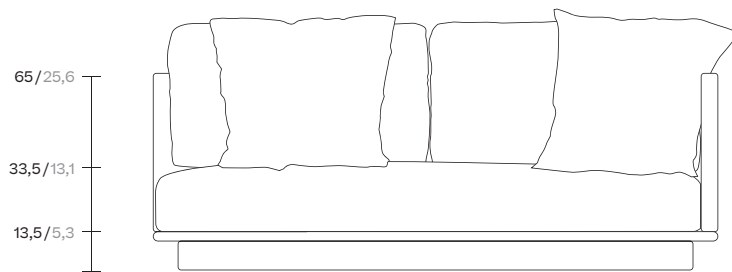

cm/inch |----- 95/37,4 -----|

65/25,6

33,5/13,1

13,5/5,3

cm/inch |----- 180/70,8 -----|

Giro is a collection which can blend into interiors and exteriors due to its tactility and pure lines. In Giro, we have some variety of shapes, textures and materials (see the difference between the seating items and the coffee and side tables). And still all the items merge harmoniously together to create a warm, tactile and pleasant atmosphere.