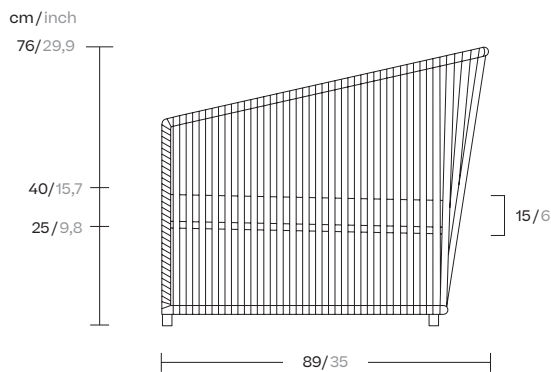

Bitta Lounge
2 Seater sofa lounge
bela rope
by Rodolfo Dordoni

kettal

2 Seater sofa lounger bela rope

Designer
Rodolfo Dordoni

Collection
Bitta Lounge

Reference
KS7L00500

1/5

The new Bitta Lounge features a gentle, rounded design with sizes and proportions appropriate for small spaces. Thanks to its lightness and design it is ideal for public and residential areas, with seat and backrest cushions for greater ergonomic comfort.