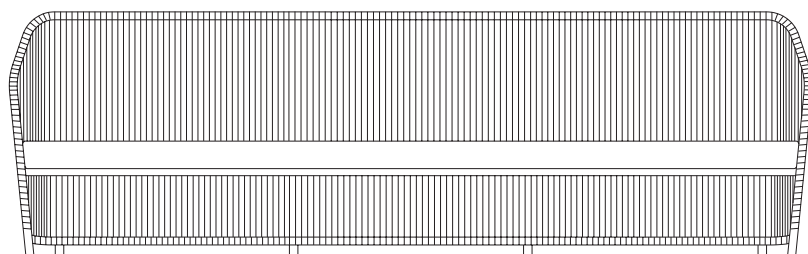

Bitta Lounge
3 Seater sofa lounge
bela rope
by Rodolfo Dordoni

kettal

3 Seater sofa lounger bela rope

Designer
Rodolfo Dordoni

Collection
Bitta Lounge

Reference
KS7L00700

1/5

cm/inch

The new Bitta Lounge features a gentle, rounded design with sizes and proportions appropriate for small spaces. Thanks to its lightness and design it is ideal for public and residential areas, with seat and backrest cushions for greater ergonomic comfort.