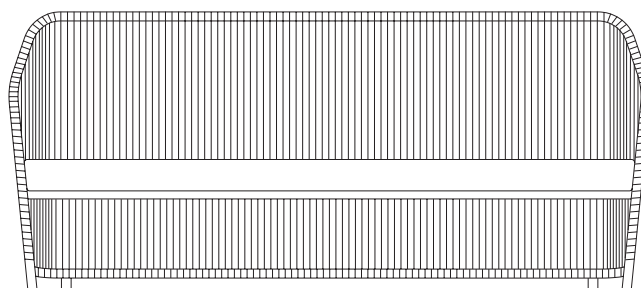

Bitta Lounge
2 Seater sofa lounge
bela rope
by Rodolfo Dordoni

kettal

2 Seater sofa lounger bela rope

Designer
Rodolfo Dordoni

Collection
Bitta Lounge

Reference
KS7L00500

1/5

The new Bitta Lounge features a gentle, rounded design with sizes and proportions appropriate for small spaces. Thanks to its lightness and design it is ideal for public and residential areas, with seat and backrest cushions for greater ergonomic comfort.