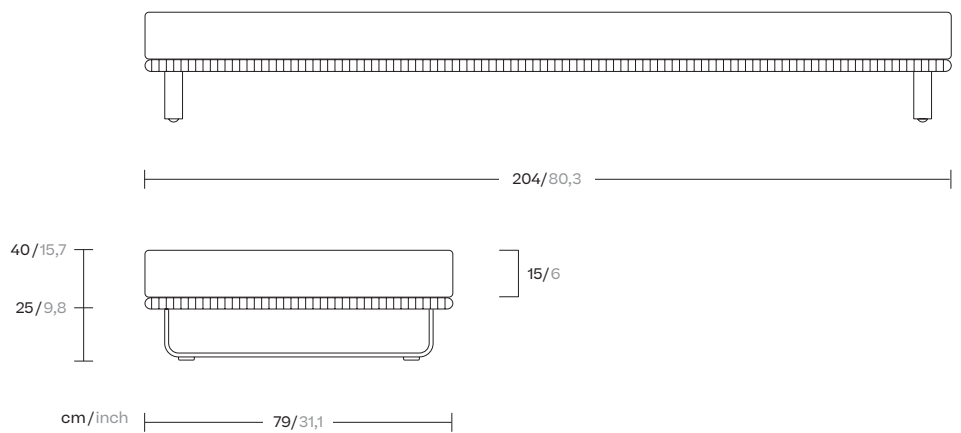

Reference
KS7000600

1/4

Kettal Bitta is characterised by a combination of aluminium frames, seats of braided polyester and comfortable cushions, teak and stone for the table tops. My aim was to create dense braiding that would still let the air through, reminiscent of the braiding of the ropes used to moor boats (hence the name Bitta, which means 'mooring' in Italian), which makes the pieces look lightweight but, at the same time, they look just like cosy nests in natural colours to sit back and relax in.

cm/inch

kettal

Deckchair/ Stool module aluminium

Designer
Rodolfo Dordoni

Collection
Bitta

Reference
KS7000600

2/4

Materials