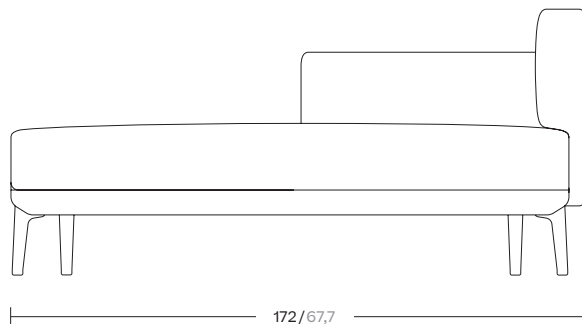

Boma

Left daybed

by Rodolfo Dordoni

kettal

Left daybed

Designer
Rodolfo Dordoni

Collection
Boma

Reference
KS2500600

cm/inch

79/31,1
66/25,9
43/16,9

cm/inch

92/36,2

kettal

Left daybed

Designer
Rodolfo Dordoni

Collection
Boma